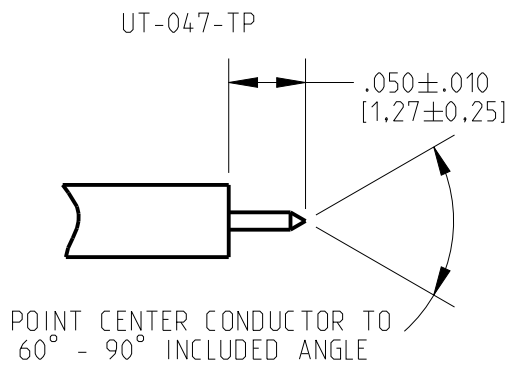

W SMP FEMALE CABLE CONNECTOR SUBASSEMBLY
 REF: W 1K101-270/90D3
 AND W 1K201-270/90D3

REF: W 1K101-270D3 AND W 1K201-270D3

W SMP MALE CABLE CONNECTOR SUBASSEMBLY
 REF: W 1S104-270/90D3
 AND W 1S141-270/90D3

REF: W 1S104-270D3 AND W 1S141-270D3

CABLE STOP
 W 1K101-270/31

STEP 1: CABLE STRIP DIMENSIONS

STEP 2: CABLE STOP ASSEMBLY

Rosenberger P.O. BOX 309
 Akron, PA 17501

TITLE
 W SMP CABLE CONNECTOR
 ASSEMBLY INSTRUCTION