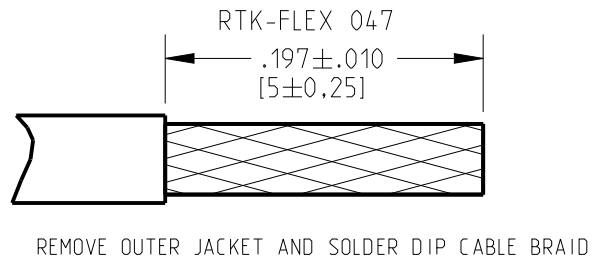

W SMP FEMALE CABLE CONNECTOR SUBASSEMBLY
 REF: W 1K101-270/90D3
 AND W 1K201-270/90D3

REF: W 1K101-270D3 AND W 1K201-270D3

W SMP MALE CABLE CONNECTOR SUBASSEMBLY
 REF: W 1S104-270/90D3
 AND W 1S141-270/90D3

REF: W 1S104-270D3 AND W 1S141-270D3

CABLE STOP
 W 1K101-270/31

STEP 1: CABLE STRIP DIMENSIONS

STEP 2: CABLE STOP ASSEMBLY

Rosenberger P.O. BOX 309
 Akron, PA 17501

TITLE
 W SMP CABLE CONNECTOR
 ASSEMBLY INSTRUCTION