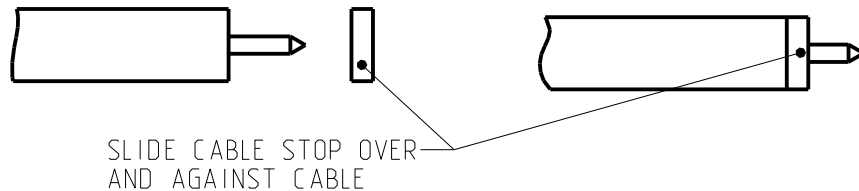

W SMP FEMALE CABLE CONNECTOR SUBASSEMBLY
 REF: W 1K101-270/90D3
 AND W 1K201-270/90D3

REF: W 1K101-270D3 AND W 1K201-270D3

W SMP MALE CABLE CONNECTOR SUBASSEMBLY
 REF: W 1S104-270/90D3
 AND W 1S141-270/90D3

REF: W 1S104-270D3 AND W 1S141-270D3

CABLE STOP
 W 1K101-270/31

STEP 1: CABLE STRIP DIMENSIONS

STEP 2: CABLE STOP ASSEMBLY

Rosenberger P.O. BOX 309
 Akron, PA 17501

TITLE
 W SMP CABLE CONNECTOR
 ASSEMBLY INSTRUCTION