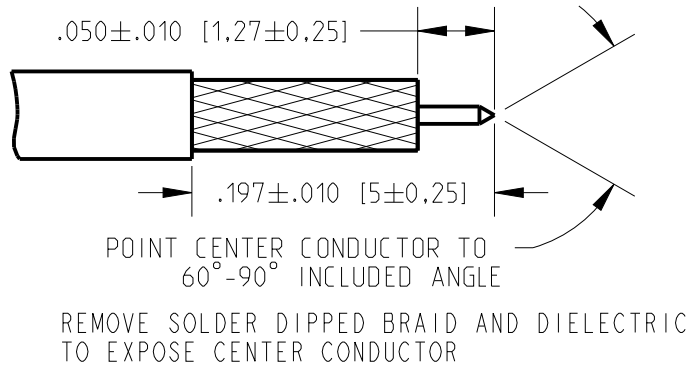

W SMP FEMALE CABLE CONNECTOR SUBASSEMBLY
 REF: W 1K101-270/90D3
 AND W 1K201-270/90D3

REF: W 1K101-270D3 AND W 1K201-270D3

W SMP MALE CABLE CONNECTOR SUBASSEMBLY
 REF: W 1S104-270/90D3
 AND W 1S141-270/90D3

REF: W 1S104-270D3 AND W 1S141-270D3

CABLE STOP
 W 1K101-270/31

STEP 1: CABLE STRIP DIMENSIONS

STEP 2: CABLE STOP ASSEMBLY

Rosenberger P.O. BOX 309
 Akron, PA 17501

TITLE
 W SMP CABLE CONNECTOR
 ASSEMBLY INSTRUCTION